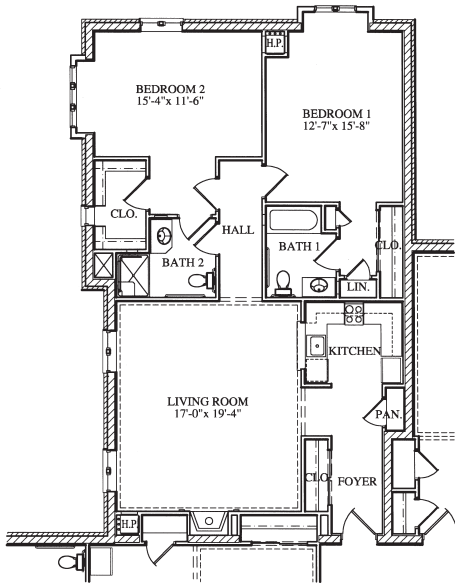

One Bedroom Floor Plans / A, B, C, D, E

One Bedroom "A" Apartment

One Bedroom "B" Apartment

One Bedroom "C" Apartment

One Bedroom "D" Apartment

One Bedroom "E" Apartment

SUNSET
RETIREMENT
COMMUNITIES

4040 Indian Road
Toledo, Ohio 43606
419.536.4645
www.sunset-communities.org

embrace aging as an **adventure**.™

Two Bedroom Floor Plans / A, B, C, D

Two Bedroom "A" Apartment

Two Bedroom "B" Apartment

Two Bedroom "C" Apartment

Two Bedroom "D" Apartment

SUNSET
RETIREMENT
COMMUNITIES

4040 Indian Road
Toledo, Ohio 43606
419.536.4645
www.sunset-communities.org

embrace aging as an **adventure**.™

Two Bedroom Floor Plans / E, F, G

Two Bedroom "E" Apartment

Two Bedroom "F" Apartment

Two Bedroom "G" Apartment