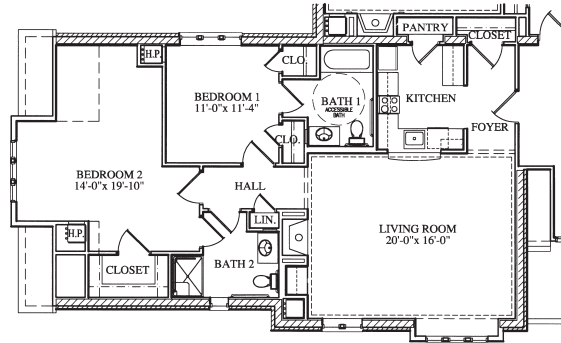

One Bedroom Floor Plans / A, B, C, D, E

One Bedroom "A" Apartment

One Bedroom "B" Apartment

One Bedroom "C" Apartment

One Bedroom "D" Apartment

One Bedroom "E" Apartment

SUNSET
RETIREMENT
COMMUNITIES

4040 Indian Road
Toledo, Ohio 43606
419.536.4645
www.sunset-communities.org

embrace aging as an **adventure**.™

Two Bedroom Floor Plans / A, B, C, D

Two Bedroom "A" Apartment

Two Bedroom "B" Apartment

Two Bedroom "C" Apartment

Two Bedroom "D" Apartment

SUNSET
RETIREMENT
COMMUNITIES

4040 Indian Road
Toledo, Ohio 43606
419.536.4645
www.sunset-communities.org

embrace aging as an **adventure**.™

Two Bedroom Floor Plans / E, F, G

Two Bedroom "E" Apartment

Two Bedroom "F" Apartment

Two Bedroom "G" Apartment