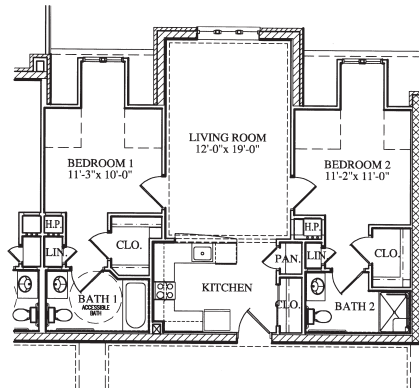

4040 Indian Road
Toledo, Ohio 43606
419.536.4645
www.sunset-communities.org

embrace aging as an **adventure**.™

Two Bedroom Floor Plans / E, F, G

Two Bedroom "E" Apartment

Two Bedroom "F" Apartment

Two Bedroom "G" Apartment